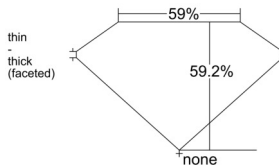

GIA®

FACSIMILE

GIA REPORT 2546413493

Verify this report at GIA.edu

GIA NATURAL DIAMOND DOSSIER®

January 08, 2026
GIA Report Number 2546413493
Shape and Cutting Style ..... Heart Brilliant
Measurements ..... 5.45 x 6.42 x 3.80 mm

GRADING RESULTS

Carat Weight ..... 0.80 carat
Color Grade ..... H
Clarity Grade VS2

ADDITIONAL GRADING INFORMATION

Polish ..... Excellent
Symmetry ..... Excellent
Fluorescence ..... None
Clarity Characteristics ..... Crystal, Cavity, Feather
Inscription(s): GIA 2546413493

PROPORTIONS

Profile not to actual proportions

GRADING SCALES

GIA COLOR SCALE		GIA CLARITY SCALE	
COLORLESS	D	VERY VERY SLIGHTLY INCLUDED	FLAWLESS
	E		INTERNALLY FLAWLESS
	F		VVS₁
	G		VVS₂
	H		VS₁
	I		VS₂
	J		SI₁
	K		SI₂
	L		I₁
	M		I₂
NEAR COLORLESS	N	SLIGHTLY INCLUDED	I₃
	O		
	P		
	Q		
FAINT	R		
	S		
	T		
	U		
VERT LIGHT	V		
	W		
	X		
	Y		
LIGHT	Z