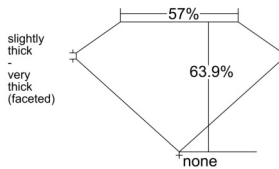

GIA®

FACSIMILE

GIA REPORT 2546407620

Verify this report at GIA.edu

GIA NATURAL DIAMOND DOSSIER®

January 09, 2026
GIA Report Number 2546407620
Shape and Cutting Style ..... Heart Brilliant
Measurements ..... 5.13 x 6.01 x 3.84 mm

GRADING RESULTS

Carat Weight ..... 0.70 carat
Color Grade I
Clarity Grade VVS2

ADDITIONAL GRADING INFORMATION

Polish ..... Excellent
Symmetry ..... Excellent
Fluorescence ..... None
Clarity Characteristics ..... Pinpoint, Feather
Inscription(s): GIA 2546407620

PROPORTIONS

Profile not to actual proportions

GRADING SCALES

GIA COLOR SCALE		GIA CLARITY SCALE			
COLORLESS	D	VERY VERY SLIGHTLY INCLUDED	FLAWLESS		
	E		INTERNALLY FLAWLESS		
	F	VERY SLIGHTLY INCLUDED	VVS₁		
	G		VVS₂		
	H		VS₁		
	NEAR COLORLESS	I	SLIGHTLY INCLUDED	VS₂	
		J		SI₁	
		FAINT	K	INCLUDED	SI₂
			L		I₁
			M		I₂
VERT LIGHT			N	INCLUDED	I₃
			O		
			P		
	Q				
LIGHT	R				
	S				
	T				
	U				
	V				
	Z