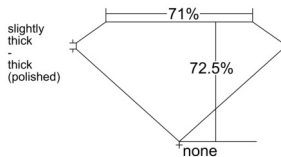

GIA®

FACSIMILE

GIA REPORT 2546406538

Verify this report at GIA.edu

GIA NATURAL DIAMOND DOSSIER®

January 09, 2026
GIA Report Number 2546406538
Shape and Cutting Style ..... Square Modified Brilliant
Measurements ..... 4.94 x 4.87 x 3.53 mm

GRADING RESULTS

Carat Weight ..... 0.70 carat
Color Grade ..... D
Clarity Grade VS2

ADDITIONAL GRADING INFORMATION

Polish ..... Excellent
Symmetry ..... Excellent
Fluorescence ..... None
Clarity Characteristics ..... Crystal, Cloud, Feather
Inscription(s): GIA 2546406538

PROPORTIONS

Profile not to actual proportions

GRADING SCALES

GIA COLOR SCALE		GIA CLARITY SCALE			
COLORLESS	D	VERY VERY SLIGHTLY INCLUDED	FLAWLESS		
	E		INTERNALLY FLAWLESS		
	F	VERY SLIGHTLY INCLUDED	VVS₁		
	G		VVS₂		
	H		VS₁		
	NEAR COLORLESS	I	SLIGHTLY INCLUDED	VS₂	
		J		SI₁	
		FAINT	K	INCLUDED	SI₂
			L		I₁
			M		I₂
VERT LIGHT	N	LIGHT	I₃		
	O				
	P				
	Q				
	R