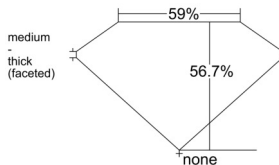

GIA®

FACSIMILE

GIA REPORT 2546404844

Verify this report at GIA.edu

GIA NATURAL DIAMOND DOSSIER®

January 08, 2026
GIA Report Number 2546404844
Shape and Cutting Style ..... Heart Brilliant
Measurements ..... 4.97 x 5.61 x 3.18 mm

GRADING RESULTS

Carat Weight ..... 0.51 carat
Color Grade ..... G
Clarity Grade VVS1

ADDITIONAL GRADING INFORMATION

Polish ..... Excellent
Symmetry ..... Very Good
Fluorescence ..... Faint
Clarity Characteristics ..... Feather
Inscription(s): GIA 2546404844

PROPORTIONS

Profile not to actual proportions

GRADING SCALES

GIA COLOR SCALE		GIA CLARITY SCALE			
COLORLESS	D	VERY VERY SLIGHTLY INCLUDED	FLAWLESS		
	E		INTERNALLY FLAWLESS		
	F	VERY SLIGHTLY INCLUDED	VVS₁		
	G		VVS₂		
	H		VS₁		
	NEAR COLORLESS	I	SLIGHTLY INCLUDED	VS₂	
		J		SI₁	
		FAINT	K	INCLUDED	SI₂
			L		I₁
			M		I₂
VERT LIGHT	N	INCLUDED	I₃		
	O				
	P				
	Q				
	R				
	S				
	T				
LIGHT	U				
	V				
	W				
	X				
Y					
Z