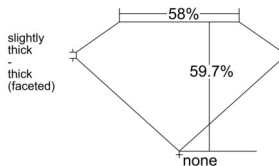

GIA®

FACSIMILE

GIA REPORT 2546396439

Verify this report at GIA.edu

GIA NATURAL DIAMOND DOSSIER®

January 07, 2026
GIA Report Number 2546396439
Shape and Cutting Style ..... Heart Brilliant
Measurements ..... 5.26 x 6.25 x 3.73 mm

GRADING RESULTS

Carat Weight ..... 0.72 carat
Color Grade ..... K
Clarity Grade VVS1

ADDITIONAL GRADING INFORMATION

Polish ..... Excellent
Symmetry ..... Excellent
Fluorescence ..... None
Clarity Characteristics ..... Pinpoint, Cloud
Inscription(s): GIA 2546396439

PROPORTIONS

Profile not to actual proportions

GRADING SCALES

GIA COLOR SCALE		GIA CLARITY SCALE			
COLORLESS	D	VERY VERY SLIGHTLY INCLUDED	FLAWLESS		
	E		INTERNALLY FLAWLESS		
	F	VERY SLIGHTLY INCLUDED	VVS₁		
	G		VVS₂		
	H		VS₁		
	NEAR COLORLESS	I	SLIGHTLY INCLUDED	VS₂	
		J		SI₁	
		FAINT	K	INCLUDED	SI₂
			L		I₁
			M		I₂
VERT LIGHT	N	LIGHT	I₃		
	O				
	P				
	Q				
	R