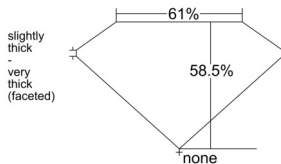

GIA®

FACSIMILE

GIA REPORT 2546396206

Verify this report at GIA.edu

GIA NATURAL DIAMOND DOSSIER®

January 07, 2026
GIA Report Number 2546396206
Shape and Cutting Style ..... Heart Brilliant
Measurements ..... 4.75 x 5.63 x 3.29 mm

GRADING RESULTS

Carat Weight ..... 0.50 carat
Color Grade ..... J
Clarity Grade VVS2

ADDITIONAL GRADING INFORMATION

Polish ..... Excellent
Symmetry ..... Very Good
Fluorescence ..... None
Clarity Characteristics ..... Pinpoint
Inscription(s): GIA 2546396206

PROPORTIONS

Profile not to actual proportions

GRADING SCALES

GIA COLOR SCALE		GIA CLARITY SCALE			
COLORLESS	D	VERY VERY SLIGHTLY INCLUDED	FLAWLESS		
	E		INTERNALLY FLAWLESS		
	F	VERY SLIGHTLY INCLUDED	VVS₁		
	G		VVS₂		
	H		VS₁		
	NEAR COLORLESS	I	SLIGHTLY INCLUDED	VS₂	
		J		SI₁	
		FAINT	K	INCLUDED	SI₂
			L		I₁
			M		I₂
VERT LIGHT	N	LIGHT	I₃		
	O				
	P				
	Q				
	R