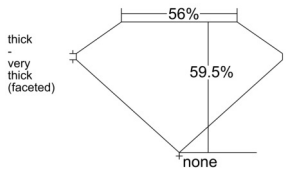

GIA®

FACSIMILE

GIA REPORT 2546391478

Verify this report at GIA.edu

GIA NATURAL DIAMOND DOSSIER®

January 07, 2026
GIA Report Number 2546391478
Shape and Cutting Style ..... Heart Brilliant
Measurements ..... 5.13 x 5.74 x 3.42 mm

GRADING RESULTS

Carat Weight ..... 0.60 carat
Color Grade ..... K
Clarity Grade VS2

ADDITIONAL GRADING INFORMATION

Polish ..... Excellent
Symmetry ..... Excellent
Fluorescence ..... None
Clarity Characteristics ..... Feather
Inscription(s): GIA 2546391478

PROPORTIONS

Profile not to actual proportions

GRADING SCALES

GIA COLOR SCALE		GIA CLARITY SCALE			
COLORLESS	D	VERY VERY SLIGHTLY INCLUDED	FLAWLESS		
	E		INTERNALLY FLAWLESS		
	F	VERY SLIGHTLY INCLUDED	VVS₁		
	G		VVS₂		
	H		VS₁		
	NEAR COLORLESS	I	SLIGHTLY INCLUDED	VS₂	
		J		SI₁	
		FAINT	K	INCLUDED	SI₂
			L		I₁
			M		I₂
VERT LIGHT	N	LIGHT	I₃		
	O				
	P				
	Q				
	R