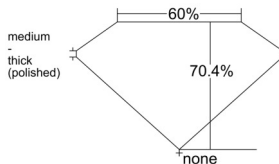

GIA®

FACSIMILE

GIA REPORT 2546387162

Verify this report at GIA.edu

GIA NATURAL DIAMOND DOSSIER®

January 07, 2026
GIA Report Number 2546387162
Shape and Cutting Style . **Cut-Cornered Square Modified Brilliant**
Measurements ..... 5.05 x 5.05 x 3.55 mm

GRADING RESULTS

Carat Weight ..... 0.70 carat
Color Grade ..... G
Clarity Grade S11

ADDITIONAL GRADING INFORMATION

Polish ..... Excellent
Symmetry ..... Excellent
Fluorescence ..... None
Clarity Characteristics..... Crystal, Cloud
Inscription(s): GIA 2546387162

PROPORTIONS

Profile not to actual proportions

GRADING SCALES

GIA COLOR SCALE		GIA CLARITY SCALE			
COLORLESS	D	VERY VERY SLIGHTLY INCLUDED	FLAWLESS		
	E		INTERNALLY FLAWLESS		
	F	VERY SLIGHTLY INCLUDED	VVS₁		
	G		VVS₂		
	H		VS₁		
	NEAR COLORLESS	I	SLIGHTLY INCLUDED	VS₂	
		J		S1₁	
		FAINT	K	INCLUDED	S1₂
			L		I₁
			M		I₂
VERT LIGHT	N	LIGHT	I₃		
	O				
	P				
	Q				
	R				
	S				
	T