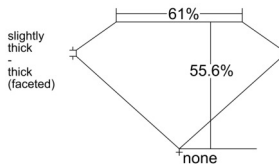

GIA®

FACSIMILE

GIA REPORT 2546376961

Verify this report at GIA.edu

GIA NATURAL DIAMOND DOSSIER®

January 05, 2026
GIA Report Number 2546376961
Shape and Cutting Style ..... Heart Brilliant
Measurements ..... 5.74 x 6.35 x 3.53 mm

GRADING RESULTS

Carat Weight ..... 0.71 carat
Color Grade ..... G
Clarity Grade VVS1

ADDITIONAL GRADING INFORMATION

Polish ..... Excellent
Symmetry ..... Very Good
Fluorescence ..... None
Clarity Characteristics ..... Cloud, Feather
Inscription(s): GIA 2546376961

PROPORTIONS

Profile not to actual proportions

GRADING SCALES

GIA COLOR SCALE		GIA CLARITY SCALE			
COLORLESS	D	VERY VERY SLIGHTLY INCLUDED	FLAWLESS		
	E		INTERNALLY FLAWLESS		
	F	VERY SLIGHTLY INCLUDED	VVS₁		
	G		VVS₂		
	H		VS₁		
	NEAR COLORLESS	I	SLIGHTLY INCLUDED	VS₂	
		J		SI₁	
		FAINT	K	INCLUDED	SI₂
			L		I₁
			M		I₂
VERT LIGHT	N	LIGHT	I₃		
	O				
	P				
	Q				
	R