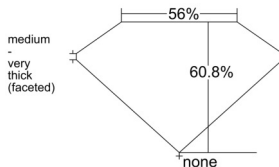

GIA®

FACSIMILE

GIA REPORT 2546371709

Verify this report at GIA.edu

GIA NATURAL DIAMOND DOSSIER®

January 05, 2026
GIA Report Number 2546371709
Shape and Cutting Style ..... Heart Brilliant
Measurements ..... 5.11 x 6.11 x 3.72 mm

GRADING RESULTS

Carat Weight ..... 0.70 carat
Color Grade ..... G
Clarity Grade VVS2

ADDITIONAL GRADING INFORMATION

Polish ..... Excellent
Symmetry ..... Very Good
Fluorescence ..... None
Clarity Characteristics... Pinpoint, Indented Natural, Cloud, Extra Facet

Inscription(s): GIA 2546371709

PROPORTIONS

Profile not to actual proportions

GRADING SCALES

GIA COLOR SCALE		GIA CLARITY SCALE			
COLORLESS	D	VERY VERY SLIGHTLY INCLUDED	FLAWLESS		
	E		INTERNALLY FLAWLESS		
	F	VERY SLIGHTLY INCLUDED	VVS₁		
	G		VVS₂		
	H		VS₁		
	NEAR COLORLESS	I	SLIGHTLY INCLUDED	VS₂	
		J		SI₁	
		FAINT	K	INCLUDED	SI₂
			L		I₁
			M		I₂
VERT LIGHT	N	LIGHT	I₃		
	O				
	P				
	Q				
	R				
	S				
	T