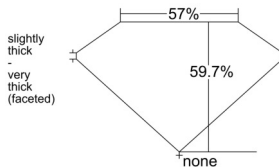

GIA®

FACSIMILE

GIA REPORT 2546371675

Verify this report at GIA.edu

GIA NATURAL DIAMOND DOSSIER®

January 05, 2026
GIA Report Number 2546371675
Shape and Cutting Style ..... Heart Brilliant
Measurements ..... 4.93 x 5.80 x 3.46 mm

GRADING RESULTS

Carat Weight ..... 0.60 carat
Color Grade ..... F
Clarity Grade VS2

ADDITIONAL GRADING INFORMATION

Polish ..... Very Good
Symmetry ..... Very Good
Fluorescence ..... Medium Blue
Clarity Characteristics ..... Indented Natural
Inscription(s): GIA 2546371675

PROPORTIONS

Profile not to actual proportions

GRADING SCALES

GIA COLOR SCALE		GIA CLARITY SCALE			
COLORLESS	D	VERY VERY SLIGHTLY INCLUDED	FLAWLESS		
	E		INTERNALLY FLAWLESS		
	F	VERY SLIGHTLY INCLUDED	VVS₁		
	G		VVS₂		
	H		VS₁		
	NEAR COLORLESS	I	SLIGHTLY INCLUDED	VS₂	
		J		SI₁	
		FAINT	K	INCLUDED	SI₂
			L		I₁
			M		I₂
VERT LIGHT	N	LIGHT	I₃		
	O				
	P				
	Q				
	R