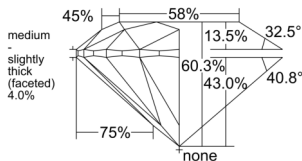

GIA®

FACSIMILE

GIA REPORT 2546367141

Verify this report at GIA.edu

GIA NATURAL DIAMOND DOSSIER®

January 05, 2026
GIA Report Number 2546367141
Shape and Cutting Style ..... Round Brilliant
Measurements ..... 3.72 - 3.74 x 2.25 mm

GRADING RESULTS

Carat Weight ..... 0.19 carat
Color Grade ..... D
Clarity Grade VS1
Cut Grade ..... Excellent

ADDITIONAL GRADING INFORMATION

Polish ..... Excellent
Symmetry ..... Excellent
Fluorescence ..... Faint
Clarity Characteristics ..... Cloud, Pinpoint
Inscription(s): GIA 2546367141

PROPORTIONS

Profile to actual proportions