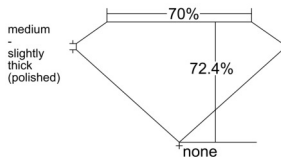

GIA®

FACSIMILE

GIA REPORT 2546355864

Verify this report at GIA.edu

GIA NATURAL DIAMOND DOSSIER®

January 01, 2026
GIA Report Number 2546355864
Shape and Cutting Style ..... Square Modified Brilliant
Measurements ..... 4.62 x 4.59 x 3.32 mm

GRADING RESULTS

Carat Weight ..... 0.60 carat
Color Grade ..... H
Clarity Grade VS2

ADDITIONAL GRADING INFORMATION

Polish ..... Excellent
Symmetry ..... Excellent
Fluorescence ..... None
Clarity Characteristics ..... Crystal, Cloud, Feather
Inscription(s): GIA 2546355864

PROPORTIONS

Profile not to actual proportions

GRADING SCALES

GIA COLOR SCALE		GIA CLARITY SCALE			
COLORLESS	D	VERY VERY SLIGHTLY INCLUDED	FLAWLESS		
	E		INTERNALLY FLAWLESS		
	F	VERY SLIGHTLY INCLUDED	VVS₁		
	G		VVS₂		
	H		VS₁		
	NEAR COLORLESS	I	SLIGHTLY INCLUDED	VS₂	
		J		SI₁	
		FAINT	K	INCLUDED	SI₂
			L		I₁
			M		I₂
VERT LIGHT			N	INCLUDED	I₃
			O		
			P		
	Q				
LIGHT	R				
	S				
	T				
	U				
	V				
	Z