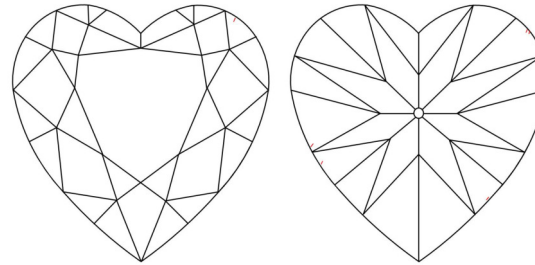

GIA NATURAL DIAMOND GRADING REPORT

 December 31, 2025
 GIA Report Number 2546352258
 Shape and Cutting Style Heart Brilliant
 Measurements 5.78 x 6.88 x 4.35 mm

GRADING RESULTS

 Carat Weight 1.01 carat
 Color Grade I
 Clarity Grade VVS1

ADDITIONAL GRADING INFORMATION

 Polish Excellent
 Symmetry Excellent
 Fluorescence None
 Inscription(s): GIA 2546352258

PROPORTIONS

Profile not to actual proportions

CLARITY CHARACTERISTICS

KEY TO SYMBOLS*
 Feather

* Red symbols denote internal characteristics (inclusions). Green or black symbols denote external characteristics (blemishes). Diagram is an approximate representation of the diamond, and symbols shown indicate type, position, and approximate size of clarity characteristics. All clarity characteristics may not be shown. Details of finish are not shown.