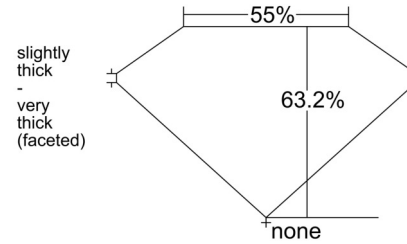

GIA NATURAL DIAMOND GRADING REPORT

 December 31, 2025
 GIA Report Number 2546352258
 Shape and Cutting Style Heart Brilliant
 Measurements 5.78 x 6.88 x 4.35 mm

GRADING RESULTS

 Carat Weight 1.01 carat
 Color Grade I
 Clarity Grade VVS1

ADDITIONAL GRADING INFORMATION

 Polish Excellent
 Symmetry Excellent
 Fluorescence None
 Inscription(s): GIA 2546352258

PROPORTIONS

Profile not to actual proportions

CLARITY CHARACTERISTICS

KEY TO SYMBOLS*
 Feather

* Red symbols denote internal characteristics (inclusions). Green or black symbols denote external characteristics (blemishes). Diagram is an approximate representation of the diamond, and symbols shown indicate type, position, and approximate size of clarity characteristics. All clarity characteristics may not be shown. Details of finish are not shown.