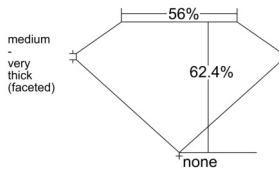

GIA®

FACSIMILE

GIA REPORT 2546350793

Verify this report at GIA.edu

GIA NATURAL DIAMOND DOSSIER®

January 02, 2026
GIA Report Number 2546350793
Shape and Cutting Style ..... Heart Brilliant
Measurements ..... 5.74 x 6.77 x 4.23 mm

GRADING RESULTS

Carat Weight ..... 0.96 carat
Color Grade ..... K
Clarity Grade VS1

ADDITIONAL GRADING INFORMATION

Polish ..... Excellent
Symmetry ..... Excellent
Fluorescence ..... Faint
Clarity Characteristics ..... Needle, Feather
Inscription(s): GIA 2546350793

PROPORTIONS

Profile not to actual proportions

GRADING SCALES

GIA COLOR SCALE		GIA CLARITY SCALE			
COLORLESS	D	VERY VERY SLIGHTLY INCLUDED	FLAWLESS		
	E		INTERNALLY FLAWLESS		
	F	VERY SLIGHTLY INCLUDED	VVS₁		
	G		VVS₂		
	H		VS₁		
	NEAR COLORLESS	I	SLIGHTLY INCLUDED	VS₂	
		J		SI₁	
		FAINT	K	INCLUDED	SI₂
			L		I₁
			M		I₂
VERT LIGHT	N		INCLUDED	I₃	
	O				
	P				
	Q				
	LIGHT		R		
		S			
		T			
U					
V					
W					
X					
Y					
Z