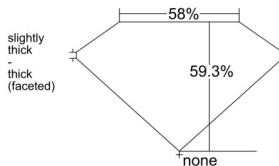

GIA®

FACSIMILE

GIA REPORT 2546350441

Verify this report at GIA.edu

GIA NATURAL DIAMOND DOSSIER®

December 31, 2025
GIA Report Number 2546350441
Shape and Cutting Style ..... Heart Brilliant
Measurements ..... 5.46 x 6.09 x 3.61 mm

GRADING RESULTS

Carat Weight ..... 0.70 carat
Color Grade I
Clarity Grade VVS2

ADDITIONAL GRADING INFORMATION

Polish ..... Excellent
Symmetry ..... Very Good
Fluorescence ..... Faint
Clarity Characteristics..... Needle, Pinpoint, Feather, Cloud
Inscription(s): GIA 2546350441

PROPORTIONS

Profile not to actual proportions

GRADING SCALES

GIA COLOR SCALE		GIA CLARITY SCALE	
COLORLESS	D	VERY VERY SLIGHTLY INCLUDED	FLAWLESS
	E		INTERNALLY FLAWLESS
	F		VVS₁
	G		VVS₂
	H		VS₁
	I		VS₂
	J		SI₁
	K		SI₂
	L		I₁
	M		I₂
NEAR COLORLESS	N	SLIGHTLY INCLUDED	I₃
	O		
	P		
	Q		
FAINT	R		
	S		
	T		
	U		
VERT LIGHT	V		
	W		
	X		
	Y		
LIGHT	Z