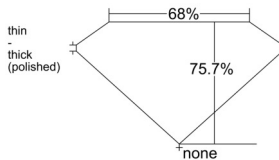

GIA®

FACSIMILE

GIA REPORT 2546324674

Verify this report at GIA.edu

GIA NATURAL DIAMOND DOSSIER®

December 27, 2025
GIA Report Number 2546324674
Shape and Cutting Style ..... Square Modified Brilliant
Measurements ..... 4.84 x 4.84 x 3.66 mm

GRADING RESULTS

Carat Weight ..... 0.72 carat
Color Grade ..... K
Clarity Grade VS1

ADDITIONAL GRADING INFORMATION

Polish ..... Very Good
Symmetry ..... Very Good
Fluorescence ..... Medium Blue
Clarity Characteristics ..... Feather, Cloud, Pinpoint
Inscription(s): GIA 2546324674

PROPORTIONS

Profile not to actual proportions

GRADING SCALES

GIA COLOR SCALE		GIA CLARITY SCALE			
COLORLESS	D	VERY VERY SLIGHTLY INCLUDED	FLAWLESS		
	E		INTERNALLY FLAWLESS		
	F		VVS₁		
	NEAR COLORLESS	G	VVS₂		
		H	VERY SLIGHTLY INCLUDED	VS₁	
		I		VS₂	
		FAINT	J	SLIGHTLY INCLUDED	SI₁
			K		SI₂
	L		INCLUDED		I₁
	M			I₂	
VERT LIGHT	N		LIGHT	I₃	
	O				
	P				
	Q				
	R				
LIGHT	S				
	T				
	U				
	V				
	W				
	X				
	Y				
	Z