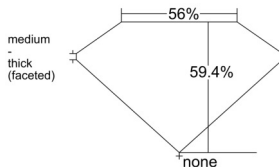

GIA®

FACSIMILE

GIA REPORT 2546324234

Verify this report at GIA.edu

GIA NATURAL DIAMOND DOSSIER®

December 29, 2025
GIA Report Number 2546324234
Shape and Cutting Style ..... Heart Brilliant
Measurements ..... 5.37 x 6.36 x 3.78 mm

GRADING RESULTS

Carat Weight ..... 0.73 carat
Color Grade ..... G
Clarity Grade VVS1

ADDITIONAL GRADING INFORMATION

Polish ..... Very Good
Symmetry ..... Excellent
Fluorescence ..... Faint
Clarity Characteristics ..... Pinpoint, Feather
Inscription(s): GIA 2546324234

PROPORTIONS

Profile not to actual proportions

GRADING SCALES

GIA COLOR SCALE		GIA CLARITY SCALE			
COLORLESS	D	VERY VERY SLIGHTLY INCLUDED	FLAWLESS		
	E		INTERNALLY FLAWLESS		
	F	VERY SLIGHTLY INCLUDED	VVS₁		
	G		VVS₂		
	H		VS₁		
	NEAR COLORLESS	I	SLIGHTLY INCLUDED	VS₂	
		J		SI₁	
		FAINT	K	INCLUDED	SI₂
			L		I₁
			M		I₂
VERT LIGHT	N	LIGHT	I₃		
	O				
	P				
	Q				
	R