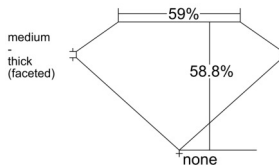

GIA®

FACSIMILE

GIA REPORT 2546302504

Verify this report at GIA.edu

GIA NATURAL DIAMOND DOSSIER®

December 25, 2025
GIA Report Number 2546302504
Shape and Cutting Style ..... Heart Brilliant
Measurements ..... 4.94 x 5.80 x 3.41 mm

GRADING RESULTS

Carat Weight ..... 0.55 carat
Color Grade ..... J
Clarity Grade VS1

ADDITIONAL GRADING INFORMATION

Polish ..... Very Good
Symmetry ..... Very Good
Fluorescence ..... Faint
Clarity Characteristics..... Crystal, Indented Natural, Pinpoint
Inscription(s): GIA 2546302504

PROPORTIONS

Profile not to actual proportions

GRADING SCALES

GIA COLOR SCALE		GIA CLARITY SCALE			
COLORLESS	D	VERY VERY SLIGHTLY INCLUDED	FLAWLESS		
	E		INTERNALLY FLAWLESS		
	F	VERY SLIGHTLY INCLUDED	VVS₁		
	G		VVS₂		
	H		VS₁		
	NEAR COLORLESS	I	SLIGHTLY INCLUDED	VS₂	
		J		SI₁	
		FAINT	K	INCLUDED	SI₂
			L		I₁
			M		I₂
VERT LIGHT	N	LIGHT	I₃		
	O				
	P				
	Q				
	R