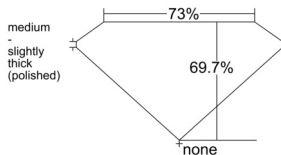

GIA®

FACSIMILE

GIA REPORT 2546272490

Verify this report at GIA.edu

GIA NATURAL DIAMOND DOSSIER®

December 19, 2025
GIA Report Number 2546272490
Shape and Cutting Style ..... Square Modified Brilliant
Measurements ..... 5.11 x 4.95 x 3.45 mm

GRADING RESULTS

Carat Weight ..... 0.70 carat
Color Grade ..... E
Clarity Grade VS1

ADDITIONAL GRADING INFORMATION

Polish ..... Excellent
Symmetry ..... Very Good
Fluorescence ..... None
Clarity Characteristics ..... Feather
Inscription(s): GIA 2546272490

PROPORTIONS

Profile not to actual proportions

GRADING SCALES

GIA COLOR SCALE		GIA CLARITY SCALE			
COLORLESS	D	VERY VERY SLIGHTLY INCLUDED	FLAWLESS		
	E		INTERNALLY FLAWLESS		
	F		VVS₁		
	NEAR COLORLESS	G	VERY SLIGHTLY INCLUDED	VVS₂	
		H		VS₁	
		FAINT	I	SLIGHTLY INCLUDED	VS₂
			J		SI₁
			K		SI₂
	LIGHT	L	INCLUDED	I₁	
		M		I₂	
N		NOT GRADED	I₃		
O					
P					
Q					
R					
S					
T					
U					
V					
W					
X					
Y					
Z