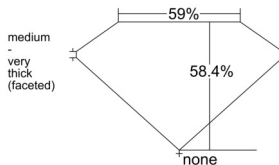

GIA®

FACSIMILE

GIA REPORT 2546272022

Verify this report at GIA.edu

GIA NATURAL DIAMOND DOSSIER®

December 22, 2025
GIA Report Number 2546272022
Shape and Cutting Style ..... Heart Brilliant
Measurements ..... 4.95 x 5.47 x 3.19 mm

GRADING RESULTS

Carat Weight ..... 0.51 carat
Color Grade ..... G
Clarity Grade VS1

ADDITIONAL GRADING INFORMATION

Polish ..... Excellent
Symmetry ..... Very Good
Fluorescence ..... None
Clarity Characteristics ..... Cloud
Inscription(s): GIA 2546272022

PROPORTIONS

Profile not to actual proportions

GRADING SCALES

GIA COLOR SCALE		GIA CLARITY SCALE			
COLORLESS	D	VERY VERY SLIGHTLY INCLUDED	FLAWLESS		
	E		INTERNALLY FLAWLESS		
	F	VERY SLIGHTLY INCLUDED	VVS₁		
	G		VVS₂		
	H		VS₁		
	NEAR COLORLESS	I	SLIGHTLY INCLUDED	VS₂	
		J		SI₁	
		FAINT	K	INCLUDED	SI₂
			L		I₁
			M		I₂
VERT LIGHT	N	LIGHT	I₃		
	O				
	P				
	Q				
	R				
	S				
	T