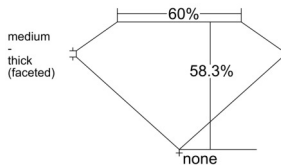

GIA®

FACSIMILE

GIA REPORT 2546271799

Verify this report at GIA.edu

GIA NATURAL DIAMOND DOSSIER®

December 19, 2025
GIA Report Number 2546271799
Shape and Cutting Style ..... Heart Brilliant
Measurements ..... 4.78 x 5.57 x 3.25 mm

GRADING RESULTS

Carat Weight ..... 0.50 carat
Color Grade ..... F
Clarity Grade VVS1

ADDITIONAL GRADING INFORMATION

Polish ..... Excellent
Symmetry ..... Very Good
Fluorescence ..... Faint
Clarity Characteristics ..... Pinpoint, Feather
Inspection(s): GIA 2546271799

PROPORTIONS

Profile not to actual proportions

GRADING SCALES

GIA COLOR SCALE		GIA CLARITY SCALE			
COLORLESS	D	VERY VERY SLIGHTLY INCLUDED	FLAWLESS		
	E		INTERNALLY FLAWLESS		
	F	VERY SLIGHTLY INCLUDED	VVS₁		
	G		VVS₂		
	H		VS₁		
	NEAR COLORLESS	I	SLIGHTLY INCLUDED	VS₂	
		J		SI₁	
		FAINT	K	INCLUDED	SI₂
			L		I₁
			M		I₂
N			I₃		
VERT LIGHT	O	INCLUDED			
	P				
	Q				
	R				
	S				
	T				
LIGHT	U				
	V				
	W				
	X				
Y					
Z