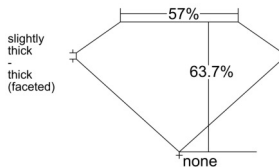

GIA®

FACSIMILE

GIA REPORT 2546270985

Verify this report at GIA.edu

GIA NATURAL DIAMOND DOSSIER®

December 19, 2025
GIA Report Number 2546270985
Shape and Cutting Style ..... Heart Brilliant
Measurements ..... 5.26 x 6.02 x 3.83 mm

GRADING RESULTS

Carat Weight ..... 0.70 carat
Color Grade ..... H
Clarity Grade VVS2

ADDITIONAL GRADING INFORMATION

Polish ..... Excellent
Symmetry ..... Very Good
Fluorescence ..... None
Clarity Characteristics ..... Pinpoint
Inscription(s): GIA 2546270985

PROPORTIONS

Profile not to actual proportions

GRADING SCALES

GIA COLOR SCALE		GIA CLARITY SCALE			
COLORLESS	D	VERY VERY SLIGHTLY INCLUDED	FLAWLESS		
	E		INTERNALLY FLAWLESS		
	F		VVS₁		
	NEAR COLORLESS	G	VERY SLIGHTLY INCLUDED	VVS₂	
		H		VS₁	
		FANT	I	SLIGHTLY INCLUDED	VS₂
			J		SI₁
	LIGHT	K	INCLUDED	SI₂	
		L		I₁	
		M		I₂	
VERY LIGHT		N	INCLUDED	I₃	
		O			
P					
Q					
R					
S					
T					
U					
V					
W					
X					
Y					
Z