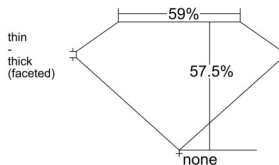

GIA®

FACSIMILE

GIA REPORT 2546270081

Verify this report at GIA.edu

GIA NATURAL DIAMOND DOSSIER®

December 19, 2025
GIA Report Number 2546270081
Shape and Cutting Style ..... Heart Brilliant
Measurements ..... 4.92 x 5.76 x 3.31 mm

GRADING RESULTS

Carat Weight ..... 0.54 carat
Color Grade ..... H
Clarity Grade VS2

ADDITIONAL GRADING INFORMATION

Polish ..... Excellent
Symmetry ..... Very Good
Fluorescence ..... Faint
Clarity Characteristics ..... Crystal, Cloud, Feather
Inscription(s): GIA 2546270081

PROPORTIONS

Profile not to actual proportions

GRADING SCALES

GIA COLOR SCALE		GIA CLARITY SCALE			
COLORLESS	D	VERY VERY SLIGHTLY INCLUDED	FLAWLESS		
	E		INTERNALLY FLAWLESS		
	F	VERY SLIGHTLY INCLUDED	VVS₁		
	G		VVS₂		
	H		VS₁		
	NEAR COLORLESS	I	SLIGHTLY INCLUDED	VS₂	
		J		SI₁	
		FAINT	K	INCLUDED	SI₂
			L		I₁
			M		I₂
VERT LIGHT	N	LIGHT	I₃		
	O				
	P				
	Q				
	R