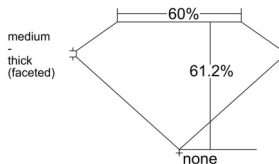

GIA®

FACSIMILE

GIA REPORT 2546248985

Verify this report at GIA.edu

GIA NATURAL DIAMOND DOSSIER®

December 17, 2025
GIA Report Number 2546248985
Shape and Cutting Style ..... Oval Brilliant
Measurements ..... 6.20 x 4.24 x 2.59 mm

GRADING RESULTS

Carat Weight ..... 0.44 carat
Color Grade ..... G
Clarity Grade VS1

ADDITIONAL GRADING INFORMATION

Polish ..... Excellent
Symmetry ..... Excellent
Fluorescence ..... Medium Blue
Clarity Characteristics ..... Crystal
Inscription(s): GIA 2546248985

PROPORTIONS

Profile not to actual proportions

GRADING SCALES

GIA COLOR SCALE		GIA CLARITY SCALE			
COLORLESS	D	VERY VERY SLIGHTLY INCLUDED	FLAWLESS		
	E		INTERNALLY FLAWLESS		
	F	VERY SLIGHTLY INCLUDED	VVS₁		
	G		VVS₂		
	H		VS₁		
	NEAR COLORLESS	I	SLIGHTLY INCLUDED	VS₂	
		J		SI₁	
		FAINT	K	INCLUDED	SI₂
			L		I₁
			M		I₂
VERT LIGHT	N	LIGHT	I₃		
	O				
	P				
	Q				
	R