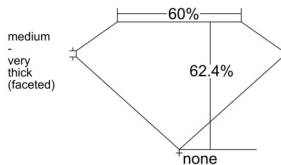

GIA®

FACSIMILE

GIA REPORT 2546227946

Verify this report at GIA.edu

GIA NATURAL DIAMOND DOSSIER®

December 15, 2025
GIA Report Number 2546227946
Shape and Cutting Style ..... Heart Brilliant
Measurements ..... 5.09 x 5.77 x 3.60 mm

GRADING RESULTS

Carat Weight ..... 0.63 carat
Color Grade ..... H
Clarity Grade VVS1

ADDITIONAL GRADING INFORMATION

Polish ..... Excellent
Symmetry ..... Very Good
Fluorescence ..... None
Clarity Characteristics ..... Pinpoint, Feather
Inscription(s): GIA 2546227946

PROPORTIONS

Profile not to actual proportions

GRADING SCALES

GIA COLOR SCALE		GIA CLARITY SCALE			
COLORLESS	D	VERY VERY SLIGHTLY INCLUDED	FLAWLESS		
	E		INTERNALLY FLAWLESS		
	F	VERY SLIGHTLY INCLUDED	VVS₁		
	G		VVS₂		
	H		VS₁		
	NEAR COLORLESS	I	SLIGHTLY INCLUDED	VS₂	
		J		SI₁	
		FAINT	K	INCLUDED	SI₂
			L		I₁
			M		I₂
VERT LIGHT	N	INCLUDED	I₃		
	O				
	P				
	Q				
	R				
	S				
	T				
LIGHT	U				
	V				
	W				
	X				
Y					
Z