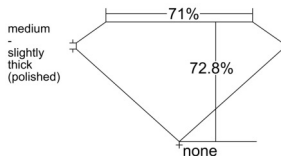

GIA®

FACSIMILE

GIA REPORT 2546215441

Verify this report at GIA.edu

GIA NATURAL DIAMOND DOSSIER®

December 11, 2025
GIA Report Number 2546215441
Shape and Cutting Style ..... Square Modified Brilliant
Measurements ..... 4.47 x 4.43 x 3.22 mm

GRADING RESULTS

Carat Weight ..... 0.55 carat
Color Grade ..... G
Clarity Grade VVS1

ADDITIONAL GRADING INFORMATION

Polish ..... Excellent
Symmetry ..... Very Good
Fluorescence ..... None
Clarity Characteristics ..... Feather
Inscription(s): GIA 2546215441

PROPORTIONS

Profile not to actual proportions

GRADING SCALES

GIA COLOR SCALE		GIA CLARITY SCALE			
COLORLESS	D	VERY VERY SLIGHTLY INCLUDED	FLAWLESS		
	E		INTERNALLY FLAWLESS		
	F	VERY SLIGHTLY INCLUDED	VVS₁		
	G		VVS₂		
	H		VS₁		
	NEAR COLORLESS	I	SLIGHTLY INCLUDED	VS₂	
		J		SI₁	
		FAINT	K	INCLUDED	SI₂
			L		I₁
			M		I₂
VERT LIGHT			N	INCLUDED	I₃
			O		
			P		
	Q				
LIGHT	R				
	S				
	T				
	U				
	V				
	Z