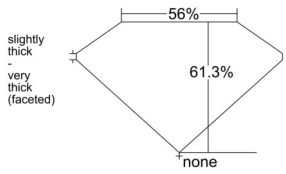

GIA®

FACSIMILE

GIA REPORT 2546214877

Verify this report at GIA.edu

GIA NATURAL DIAMOND DOSSIER®

December 11, 2025
GIA Report Number 2546214877
Shape and Cutting Style ..... Heart Brilliant
Measurements ..... 5.11 x 6.12 x 3.75 mm

GRADING RESULTS

Carat Weight ..... 0.71 carat
Color Grade ..... F
Clarity Grade VS1

ADDITIONAL GRADING INFORMATION

Polish ..... Very Good
Symmetry ..... Excellent
Fluorescence ..... None
Clarity Characteristics ..... Feather
Inscription(s): GIA 2546214877

PROPORTIONS

GRADING SCALES

GIA COLOR SCALE		GIA CLARITY SCALE			
COLORLESS	D	VERY VERY SLIGHTLY INCLUDED	FLAWLESS		
	E		INTERNALLY FLAWLESS		
	F	VERY SLIGHTLY INCLUDED	VS₁		
	G		VS₂		
	H		VS₁		
	NEAR COLORLESS	I	SLIGHTLY INCLUDED	VS₂	
		J		SI₁	
		FAINT	K	INCLUDED	SI₂
			L		I₁
			M		I₂
VERT LIGHT	N	LIGHT	I₃		
	O				
	P				
	Q				
	R				
	S				
LIGHT	T				
	U				
	V				
	W				
	X				
	Y				
	Z