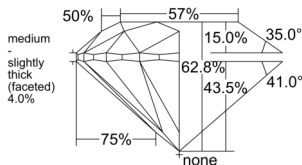

GIA®

FACSIMILE

GIA REPORT 2546207044

Verify this report at GIA.edu

GIA NATURAL DIAMOND DOSSIER®

December 11, 2025
GIA Report Number 2546207044
Shape and Cutting Style ..... Round Brilliant
Measurements ..... 5.88 - 5.93 x 3.70 mm

GRADING RESULTS

Carat Weight ..... 0.80 carat
Color Grade ..... G
Clarity Grade VS1
Cut Grade ..... Excellent

ADDITIONAL GRADING INFORMATION

Polish ..... Excellent
Symmetry ..... Excellent
Fluorescence ..... Strong Blue
Clarity Characteristics ..... Crystal, Pinpoint
Inscription(s): GIA 2546207044

PROPORTIONS

GRADING SCALES

GIA COLOR SCALE	GIA CLARITY SCALE	GIA CUT SCALE	
D	FLAWLESS	EXCELLENT	
E	INTERNALLY FLAWLESS		
F		VVS₁	VERY GOOD
G	VVS₂		
H	VS₁	GOOD	
I	VS₂		
J	SI₁	FAIR	
K	SI₂		
L	I₁	POOR	
M	I₂		
N	I₃		
O			
P			
Q			
R			
S			
T			
U			
V			
W			
X			
Y			
Z