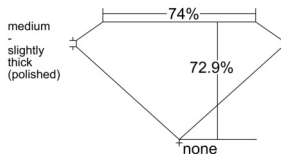

GIA®

FACSIMILE

GIA REPORT 2546204760

Verify this report at GIA.edu

GIA NATURAL DIAMOND DOSSIER®

December 11, 2025
GIA Report Number 2546204760
Shape and Cutting Style ..... Square Modified Brilliant
Measurements ..... 4.87 x 4.80 x 3.50 mm

GRADING RESULTS

Carat Weight ..... 0.70 carat
Color Grade L
Clarity Grade SI1

ADDITIONAL GRADING INFORMATION

Polish ..... Excellent
Symmetry ..... Very Good
Fluorescence ..... Medium Blue
Clarity Characteristics..... Crystal, Cloud, Knot
Inspection(s): GIA 2546204760

PROPORTIONS

Profile not to actual proportions

GRADING SCALES

GIA COLOR SCALE		GIA CLARITY SCALE			
COLORLESS	D	VERY VERY SLIGHTLY INCLUDED	FLAWLESS		
	E		INTERNALLY FLAWLESS		
	F	VERY SLIGHTLY INCLUDED	VVS₁		
	G		VVS₂		
	H		VS₁		
	NEAR COLORLESS	I	SLIGHTLY INCLUDED	VS₂	
		J		SI₁	
		FAINT	K	INCLUDED	SI₂
			L		I₁
			M		I₂
VERT LIGHT	N	LIGHT	I₃		
	O				
	P				
	Q				
	R