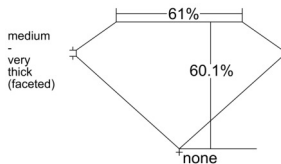

GIA®

FACSIMILE

GIA REPORT 2546177535

Verify this report at GIA.edu

GIA NATURAL DIAMOND DOSSIER®

December 08, 2025
GIA Report Number 2546177535
Shape and Cutting Style ..... Heart Brilliant
Measurements ..... 5.22 x 6.24 x 3.75 mm

GRADING RESULTS

Carat Weight ..... 0.70 carat
Color Grade ..... H
Clarity Grade VS1

ADDITIONAL GRADING INFORMATION

Polish ..... Excellent
Symmetry ..... Very Good
Fluorescence ..... None
Clarity Characteristics..... Cloud, Feather, Needle, Pinpoint
Inspection(s): GIA 2546177535

PROPORTIONS

Profile not to actual proportions

GRADING SCALES

GIA COLOR SCALE		GIA CLARITY SCALE	
COLORLESS	D	VERY VERY SLIGHTLY INCLUDED	FLAWLESS
	E		INTERNALLY FLAWLESS
	F		VVS₁
	G		VVS₂
	H		VS₁
	I		VS₂
	J		SI₁
	K		SI₂
	L		I₁
	M		I₂
NEAR COLORLESS	N	SLIGHTLY INCLUDED	I₃
	O		
	P		
	Q		
FAINT	R		
	S		
	T		
	U		
VERT LIGHT	V		
	W		
	X		
	Y		
LIGHT	Z