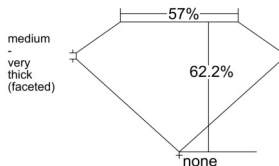

GIA®

FACSIMILE

GIA REPORT 2546175988

Verify this report at GIA.edu

GIA NATURAL DIAMOND DOSSIER®

December 08, 2025
GIA Report Number 2546175988
Shape and Cutting Style ..... Heart Brilliant
Measurements ..... 5.28 x 6.21 x 3.87 mm

GRADING RESULTS

Carat Weight ..... 0.74 carat
Color Grade ..... H
Clarity Grade VS2

ADDITIONAL GRADING INFORMATION

Polish ..... Excellent
Symmetry ..... Very Good
Fluorescence ..... None
Clarity Characteristics ..... Crystal, Feather
Inscription(s): GIA 2546175988

PROPORTIONS

Profile not to actual proportions

GRADING SCALES

GIA COLOR SCALE		GIA CLARITY SCALE	
COLORLESS	D	VERY VERY SLIGHTLY INCLUDED	FLAWLESS
	E		INTERNALLY FLAWLESS
	F		VVS₁
	G		VVS₂
	H		VS₁
	I		VS₂
	J		SI₁
	K		SI₂
	L		I₁
	M		I₂
NEAR COLORLESS	N	SLIGHTLY INCLUDED	I₃
	O		
	P		
	Q		
FAINT	R		
	S		
	T		
	U		
VERT LIGHT	V		
	W		
	X		
	Y		
LIGHT	Z