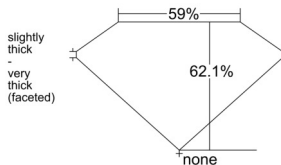

GIA®

FACSIMILE

GIA REPORT 2546167884

Verify this report at GIA.edu

GIA NATURAL DIAMOND DOSSIER®

December 08, 2025
GIA Report Number 2546167884
Shape and Cutting Style ..... Heart Brilliant
Measurements ..... 5.15 x 6.06 x 3.76 mm

GRADING RESULTS

Carat Weight ..... 0.70 carat
Color Grade ..... H
Clarity Grade VS1

ADDITIONAL GRADING INFORMATION

Polish ..... Excellent
Symmetry ..... Very Good
Fluorescence ..... None
Clarity Characteristics ..... Crystal
Inscription(s): GIA 2546167884

PROPORTIONS

Profile not to actual proportions

GRADING SCALES

GIA COLOR SCALE		GIA CLARITY SCALE			
COLORLESS	D	VERY VERY SLIGHTLY INCLUDED	FLAWLESS		
	E		INTERNALLY FLAWLESS		
	F	VERY SLIGHTLY INCLUDED	VVS₁		
	G		VVS₂		
	H		VS₁		
	NEAR COLORLESS	I	SLIGHTLY INCLUDED	VS₂	
		J		SI₁	
		FAINT	K	INCLUDED	SI₂
			L		I₁
			M		I₂
VERT LIGHT			N	INCLUDED	I₃
	O				
	P				
	Q				
LIGHT	R				
	S				
	T				
	U				
	V				
	Z