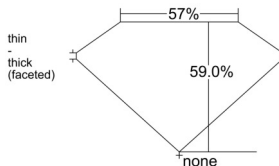

GIA®

FACSIMILE

GIA REPORT 2546165374

Verify this report at GIA.edu

GIA NATURAL DIAMOND DOSSIER®

December 05, 2025
GIA Report Number 2546165374
Shape and Cutting Style ..... Heart Brilliant
Measurements ..... 4.36 x 5.13 x 3.03 mm

GRADING RESULTS

Carat Weight ..... 0.40 carat
Color Grade ..... H
Clarity Grade VS2

ADDITIONAL GRADING INFORMATION

Polish ..... Excellent
Symmetry ..... Very Good
Fluorescence ..... Medium Blue
Clarity Characteristics ..... Crystal, Cavity
Inscription(s): GIA 2546165374

PROPORTIONS

Profile not to actual proportions

GRADING SCALES

GIA COLOR SCALE		GIA CLARITY SCALE			
COLORLESS	D	VERY VERY SLIGHTLY INCLUDED	FLAWLESS		
	E		INTERNALLY FLAWLESS		
	F	VERY SLIGHTLY INCLUDED	VVS₁		
	G		VVS₂		
	H		VS₁		
	NEAR COLORLESS	I	SLIGHTLY INCLUDED	VS₂	
		J		SI₁	
		FAINT	K	INCLUDED	SI₂
			L		I₁
			M		I₂
VERT LIGHT	N	LIGHT	I₃		
	O				
	P				
	Q				
	R