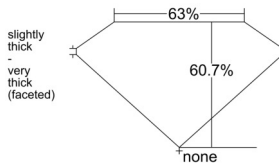

GIA®

FACSIMILE

GIA REPORT 2546141538

Verify this report at GIA.edu

GIA NATURAL DIAMOND DOSSIER®

December 03, 2025
GIA Report Number 2546141538
Shape and Cutting Style ..... Heart Brilliant
Measurements ..... 4.80 x 5.59 x 3.39 mm

GRADING RESULTS

Carat Weight ..... 0.53 carat
Color Grade ..... K
Clarity Grade VVS1

ADDITIONAL GRADING INFORMATION

Polish ..... Excellent
Symmetry ..... Excellent
Fluorescence ..... Faint
Clarity Characteristics ..... Pinpoint, Feather
Inscription(s): GIA 2546141538

PROPORTIONS

Profile not to actual proportions

GRADING SCALES

GIA COLOR SCALE		GIA CLARITY SCALE			
COLORLESS	D	VERY VERY SLIGHTLY INCLUDED	FLAWLESS		
	E		INTERNALLY FLAWLESS		
	F	VERY SLIGHTLY INCLUDED	VVS₁		
	G		VVS₂		
	H		VS₁		
	NEAR COLORLESS	I	SLIGHTLY INCLUDED	VS₂	
		J		SI₁	
		FAINT	K	INCLUDED	SI₂
			L		I₁
			M		I₂
VERT LIGHT	N		INCLUDED	I₃	
	O				
	P				
	Q				
	LIGHT		R		
		S			
		T			
U					
V					
W					
X					
Y					
Z