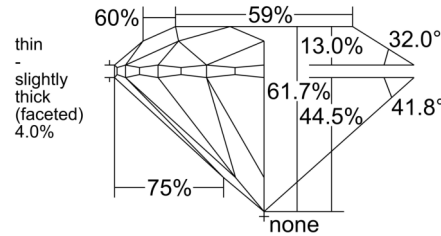

GIA NATURAL DIAMOND GRADING REPORT

November 26, 2025

GIA Report Number ..... 2546093823

Shape and Cutting Style ..... Round Brilliant

Measurements ..... 7.33 - 7.36 x 4.54 mm

GRADING RESULTS

Carat Weight ..... 1.50 carat

**Comments:** Additional clouds are not shown. Pinpoints are not shown.

PROPORTIONS

Profile to actual proportions

CLARITY CHARACTERISTICS

KEY TO SYMBOLS\*

-  Feather
-  Cloud
-  Crystal
-  Needle
-  Natural

\* Red symbols denote internal characteristics (inclusions). Green or black symbols denote external characteristics (blemishes). Diagram is an approximate representation of the diamond, and symbols shown indicate type, position, and approximate size of clarity characteristics. All clarity characteristics may not be shown. Details of finish are not shown.