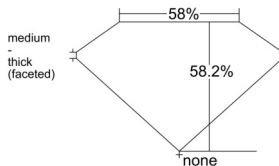

GIA®

FACSIMILE

GIA REPORT 2546092106

Verify this report at GIA.edu

GIA NATURAL DIAMOND DOSSIER®

November 26, 2025
GIA Report Number 2546092106
Shape and Cutting Style ..... Heart Brilliant
Measurements ..... 5.13 x 5.96 x 3.47 mm

GRADING RESULTS

Carat Weight ..... 0.61 carat
Color Grade I
Clarity Grade SI1

ADDITIONAL GRADING INFORMATION

Polish ..... Excellent
Symmetry ..... Excellent
Fluorescence ..... None
Clarity Characteristics ..... Feather, Crystal
Inscription(s): GIA 2546092106

PROPORTIONS

Profile not to actual proportions

GRADING SCALES

GIA COLOR SCALE		GIA CLARITY SCALE			
COLORLESS	D	VERY VERY SLIGHTLY INCLUDED	FLAWLESS		
	E		INTERNALLY FLAWLESS		
	F	VERY SLIGHTLY INCLUDED	VVS₁		
	G		VVS₂		
	H		VS₁		
	NEAR COLORLESS	I	SLIGHTLY INCLUDED	VS₂	
		J		SI₁	
		FAINT	K	INCLUDED	SI₂
			L		I₁
			M		I₂
VERTICALLY LIGHT	N	INCLUDED	I₃		
	O				
	P				
	Q				
	R				
LIGHT	S				
	T				
	U				
	V				
	W				
	X				
Y					
Z