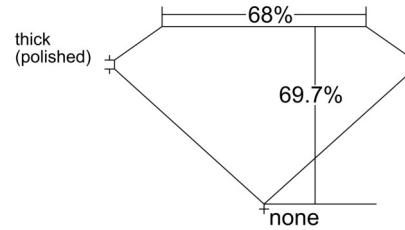

GIA NATURAL DIAMOND GRADING REPORT

November 28, 2025
 GIA Report Number 2546091367
 Shape and Cutting Style Emerald Cut
 Measurements 6.49 x 4.69 x 3.27 mm

GRADING RESULTS

Carat Weight 1.02 carat
 Color Grade E
 Clarity Grade VVS2

Profile not to actual proportions

CLARITY CHARACTERISTICS

KEY TO SYMBOLS*

- Pinpoint
- ◉ Cloud

* Red symbols denote internal characteristics (inclusions). Green or black symbols denote external characteristics (blemishes). Diagram is an approximate representation of the diamond, and symbols shown indicate type, position, and approximate size of clarity characteristics. All clarity characteristics may not be shown. Details of finish are not shown.