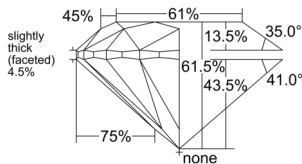

GIA®

FACSIMILE

GIA REPORT 2546074694

Verify this report at GIA.edu

GIA NATURAL DIAMOND DOSSIER®

November 21, 2025
GIA Report Number 2546074694
Shape and Cutting Style ..... Round Brilliant
Measurements ..... 5.04 - 5.08 x 3.11 mm

GRADING RESULTS

Carat Weight ..... 0.50 carat
Color Grade ..... D
Clarity Grade VVS1
Cut Grade ..... Excellent

ADDITIONAL GRADING INFORMATION

Polish ..... Excellent
Symmetry ..... Excellent
Fluorescence ..... None
Clarity Characteristics ..... Pinpoint, Needle
Inscription(s): GIA 2546074694

PROPORTIONS

Profile to actual proportions