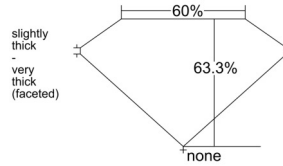

GIA®

FACSIMILE

GIA REPORT 2546049305

Verify this report at GIA.edu

GIA NATURAL DIAMOND DOSSIER®

November 19, 2025
GIA Report Number 2546049305
Shape and Cutting Style ..... Pear Brilliant
Measurements ..... 7.37 x 4.70 x 2.97 mm

GRADING RESULTS

Carat Weight ..... 0.63 carat
Color Grade L
Clarity Grade VS1

ADDITIONAL GRADING INFORMATION

Polish ..... Excellent
Symmetry ..... Very Good
Fluorescence ..... Faint
Clarity Characteristics..... Crystal, Needle, Feather, Pinpoint
Inspection(s): GIA 2546049305

PROPORTIONS

Profile not to actual proportions

GRADING SCALES

GIA COLOR SCALE		GIA CLARITY SCALE	
COLORLESS	D	VERY VERY SLIGHTLY INCLUDED	FLAWLESS
	E		INTERNALLY FLAWLESS
	F		VVS₁
	G		VVS₂
	H		VS₁
	I		VS₂
	J		SI₁
	K		SI₂
	L		I₁
	M		I₂
NEAR COLORLESS	N	SLIGHTLY INCLUDED	I₃
	O		
	P		
	Q		
FAINT	R		
	S		
	T		
	U		
VERT LIGHT	V		
	W		
	X		
	Y		
LIGHT	Z