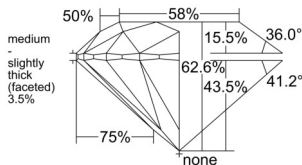

GIA®

FACSIMILE

GIA REPORT 2546047001

Verify this report at GIA.edu

GIA NATURAL DIAMOND DOSSIER®

November 19, 2025
GIA Report Number 2546047001
Shape and Cutting Style ..... Round Brilliant
Measurements ..... 5.92 - 5.95 x 3.72 mm

GRADING RESULTS

Carat Weight ..... 0.81 carat
Color Grade ..... G
Clarity Grade S11
Cut Grade ..... Excellent

ADDITIONAL GRADING INFORMATION

Polish ..... Excellent
Symmetry ..... Excellent
Fluorescence ..... None
Clarity Characteristics ..... Cloud
Inscription(s): GIA 2546047001

PROPORTIONS

Profile to actual proportions

GRADING SCALES

GIA COLOR SCALE	GIA CLARITY SCALE	GIA CUT SCALE	
D	FLAWLESS	EXCELLENT	
E	INTERNALLY FLAWLESS		
F		VVS₁	VERY GOOD
G	VVS₂		
H	VS₁	GOOD	
I	VS₂		
J	S1₁	FAIR	
K	S1₂		
L	I₁	POOR	
M	I₂		
N	I₃		
O			
P			
Q			
R			
S			
T			
U			
V			
W			
X			
Y			
Z