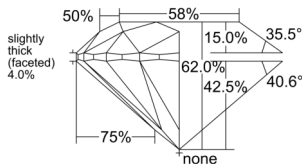

GIA®

FACSIMILE

GIA REPORT 2546045653

Verify this report at GIA.edu

GIA NATURAL DIAMOND DOSSIER®

November 19, 2025
GIA Report Number 2546045653
Shape and Cutting Style ..... Round Brilliant
Measurements ..... 5.38 - 5.40 x 3.34 mm

GRADING RESULTS

Carat Weight ..... 0.60 carat
Color Grade I
Clarity Grade S11
Cut Grade ..... Excellent

ADDITIONAL GRADING INFORMATION

Polish ..... Excellent
Symmetry ..... Excellent
Fluorescence ..... None
Clarity Characteristics ..... Crystal
Inscription(s): GIA 2546045653

PROPORTIONS

Profile to actual proportions

GRADING SCALES

GIA COLOR SCALE	GIA CLARITY SCALE	GIA CUT SCALE	
D	FLAWLESS	EXCELLENT	
E	INTERNALLY FLAWLESS		
F		VVS₁	VERY GOOD
G	VVS₂		
H	VS₁	GOOD	
I	VS₂		
J	S1₁	FAIR	
K	S1₂		
L	I₁	POOR	
M	I₂		
N	I₃		
O			
P			
Q			
R			
S			
T			
U			
V			
W			
X			
Y			
Z