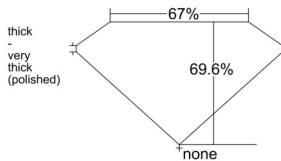

GIA®

FACSIMILE

GIA REPORT 2546043012

Verify this report at GIA.edu

GIA NATURAL DIAMOND DOSSIER®

November 19, 2025
GIA Report Number 2546043012
Shape and Cutting Style ..... **Cut-Cornered Rectangular Modified Brilliant**
Measurements ..... 6.13 x 4.64 x 3.23 mm

GRADING RESULTS

Carat Weight ..... 0.80 carat
Color Grade ..... G
Clarity Grade VS1

ADDITIONAL GRADING INFORMATION

Polish ..... Excellent
Symmetry ..... Very Good
Fluorescence ..... None
Clarity Characteristics ..... Crystal, Cloud
Inscription(s): GIA 2546043012

PROPORTIONS

Profile not to actual proportions

GRADING SCALES

GIA COLOR SCALE		GIA CLARITY SCALE			
COLORLESS	D	VERY VERY SLIGHTLY INCLUDED	FLAWLESS		
	E		INTERNALLY FLAWLESS		
	F		VVS₁		
	NEAR COLORLESS	G	VVS₂		
		H	VERY SLIGHTLY INCLUDED	VS₁	
		I		VS₂	
		FAINT	J	SLIGHTLY INCLUDED	SI₁
			K		SI₂
	L		INCLUDED		I₁
	M			I₂	
VERTICALLY LIGHT	N		INCLUDED	I₃	
	O				
	P				
	Q				
	R				
LIGHT	S				
	T				
	U				
	V				
	W				
X					
Y					
Z