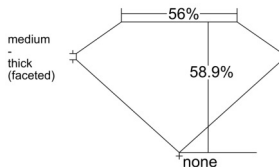

GIA®

FACSIMILE

GIA REPORT 2546032075

Verify this report at GIA.edu

GIA NATURAL DIAMOND DOSSIER®

November 18, 2025
GIA Report Number 2546032075
Shape and Cutting Style ..... Heart Brilliant
Measurements ..... 5.61 x 6.28 x 3.70 mm

GRADING RESULTS

Carat Weight ..... 0.74 carat
Color Grade ..... E
Clarity Grade VS1

ADDITIONAL GRADING INFORMATION

Polish ..... Excellent
Symmetry ..... Excellent
Fluorescence ..... None
Clarity Characteristics ..... Feather, Pinpoint
Inscription(s): GIA 2546032075

PROPORTIONS

Profile not to actual proportions

GRADING SCALES

GIA COLOR SCALE		GIA CLARITY SCALE	
COLORLESS	D	VERY VERY SLIGHTLY INCLUDED	FLAWLESS
	E		INTERNALLY FLAWLESS
	F		VVS₁
	G		VVS₂
	H		VS₁
	I		VS₂
	J		SI₁
	K		SI₂
	L		I₁
	M		I₂
NEAR COLORLESS	N	SLIGHTLY INCLUDED	I₃
	O		
	P		
	Q		
FAINT	R		
	S		
	T		
	U		
VERT LIGHT	V		
	W		
	X		
	Y		
LIGHT	Z