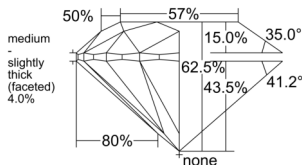

GIA®

FACSIMILE

GIA REPORT 2546017368

Verify this report at GIA.edu

GIA NATURAL DIAMOND DOSSIER®

November 17, 2025
GIA Report Number 2546017368
Shape and Cutting Style ..... Round Brilliant
Measurements ..... 5.17 - 5.21 x 3.24 mm

GRADING RESULTS

Carat Weight ..... 0.54 carat
Color Grade ..... D
Clarity Grade VS1
Cut Grade ..... Excellent

ADDITIONAL GRADING INFORMATION

Polish ..... Excellent
Symmetry ..... Excellent
Fluorescence ..... Strong Blue
Clarity Characteristics ..... Cloud, Pinpoint
Inscription(s): GIA 2546017368

PROPORTIONS

Profile to actual proportions