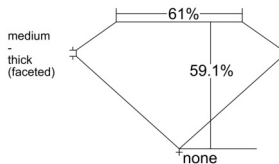

GIA®

FACSIMILE

GIA REPORT 2546012569

Verify this report at GIA.edu

GIA NATURAL DIAMOND DOSSIER®

November 17, 2025
GIA Report Number 2546012569
Shape and Cutting Style ..... Heart Brilliant
Measurements ..... 5.70 x 6.68 x 3.95 mm

GRADING RESULTS

Carat Weight ..... 0.90 carat
Color Grade ..... G
Clarity Grade VVS2

ADDITIONAL GRADING INFORMATION

Polish ..... Excellent
Symmetry ..... Very Good
Fluorescence ..... Faint
Clarity Characteristics ..... Pinpoint, Cloud
Inscription(s): GIA 2546012569

PROPORTIONS

Profile not to actual proportions

GRADING SCALES

GIA COLOR SCALE		GIA CLARITY SCALE	
COLORLESS	D	VERY VERY SLIGHTLY INCLUDED	FLAWLESS
	E		INTERNALLY FLAWLESS
	F		VVS₁
	G		VVS₂
	H		VS₁
	I		VS₂
	J		SI₁
	K		SI₂
	L		I₁
	M		I₂
NEAR COLORLESS	N	SLIGHTLY INCLUDED	I₃
	O		
	P		
	Q		
FAINT	R		
	S		
	T		
	U		
VERT LIGHT	V		
	W		
	X		
	Y		
LIGHT	Z