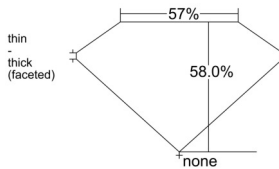

GIA®

FACSIMILE

GIA REPORT 2546004052

Verify this report at GIA.edu

GIA NATURAL DIAMOND DOSSIER®

November 14, 2025
GIA Report Number 2546004052
Shape and Cutting Style ..... Heart Brilliant
Measurements ..... 5.30 x 5.96 x 3.46 mm

GRADING RESULTS

Carat Weight ..... 0.64 carat
Color Grade ..... J
Clarity Grade VVS1

ADDITIONAL GRADING INFORMATION

Polish ..... Excellent
Symmetry ..... Excellent
Fluorescence ..... Faint
Clarity Characteristics ..... Pinpoint
Inscription(s): GIA 2546004052

PROPORTIONS

Profile not to actual proportions

GRADING SCALES

GIA COLOR SCALE		GIA CLARITY SCALE			
COLORLESS	D	VERY VERY SLIGHTLY INCLUDED	FLAWLESS		
	E		INTERNALLY FLAWLESS		
	F	VERY SLIGHTLY INCLUDED	VVS₁		
	G		VVS₂		
	H		VS₁		
	NEAR COLORLESS	I	SLIGHTLY INCLUDED	VS₂	
		J		SI₁	
		FAINT	K	INCLUDED	SI₂
			L		I₁
			M		I₂
VERTICALLY LIGHT	N	LIGHT	I₃		
	O				
	P				
	Q				
	R				
	S				
	T				
LIGHT	U				
	V				
	W				
	X				
Y					
Z