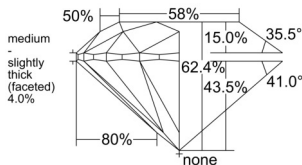

GIA®

FACSIMILE

GIA NATURAL DIAMOND DOSSIER®

April 09, 2026
GIA Report Number 2544999475
Shape and Cutting Style ..... Round Brilliant
Measurements ..... 4.82 - 4.85 x 3.02 mm

GRADING RESULTS

Carat Weight ..... 0.44 carat
Color Grade ..... F
Clarity Grade VVS1
Cut Grade ..... Excellent

ADDITIONAL GRADING INFORMATION

Polish ..... Excellent
Symmetry ..... Excellent
Fluorescence ..... Medium Blue
Clarity Characteristics ..... Pinpoint
Inscription(s): GIA 2544999475

GIA REPORT 2544999475

Verify this report at GIA.edu

PROPORTIONS

Profile to actual proportions