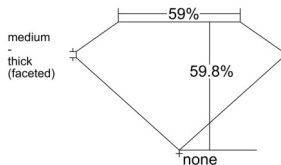

GIA®

FACSIMILE

GIA REPORT 2544993423

Verify this report at gia.edu

GIA NATURAL DIAMOND DOSSIER®

April 10, 2026
GIA Report Number 2544993423
Shape and Cutting Style ..... Heart Brilliant
Measurements ..... 5.49 x 6.50 x 3.89 mm

GRADING RESULTS

Carat Weight ..... 0.80 carat
Color Grade ..... J
Clarity Grade ..... Internally Flawless

ADDITIONAL GRADING INFORMATION

Polish ..... Excellent
Symmetry ..... Very Good
Fluorescence ..... None
Clarity Characteristics ..... Minor Details of Polish
Inscription(s): GIA 2544993423

PROPORTIONS

Profile not to actual proportions

GRADING SCALES

GIA COLOR SCALE		GIA CLARITY SCALE			
COLORLESS	D	VERY VERY SLIGHTLY INCLUDED	FLAWLESS		
	E		INTERNALLY FLAWLESS		
	F	VERY SLIGHTLY INCLUDED	VVS₁		
	G		VVS₂		
	H		VS₁		
	NEAR COLORLESS	I	SLIGHTLY INCLUDED	VS₂	
		J		SI₁	
		FAINT	K	INCLUDED	SI₂
			L		I₁
			M		I₂
VERT LIGHT	N	INCLUDED	I₃		
	O				
	P				
	Q				
	R				
LIGHT	S				
	T				
	U				
	V				
	W				
X					
Y					
Z