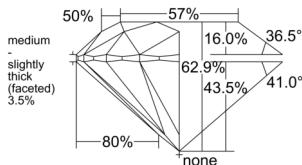

GIA®

FACSIMILE

GIA REPORT 2544981274

Verify this report at GIA.edu

GIA NATURAL DIAMOND DOSSIER®

April 07, 2026
GIA Report Number 2544981274
Shape and Cutting Style ..... Round Brilliant
Measurements ..... 5.60 - 5.67 x 3.55 mm

GRADING RESULTS

Carat Weight ..... 0.70 carat
Color Grade ..... G
Clarity Grade S11
Cut Grade ..... Excellent

ADDITIONAL GRADING INFORMATION

Polish ..... Excellent
Symmetry ..... Very Good
Fluorescence ..... None
Clarity Characteristics ..... Cloud, Crystal
Inscription(s): GIA 2544981274

PROPORTIONS

GRADING SCALES

GIA COLOR SCALE

COLORESS	D
	E
	F
	G
	H
	I
	J
NEAR COLORESS	K
	L
FANIT	M
	N
	O
	P
VERY LIGHT	Q
	R
	S
	T
	U
	V
	W
	X
	Y
LIGHT	Z

GIA CLARITY SCALE

FLAWLESS	INTERNAL FLAWLESS	
		FLAWLESS
VERY VERY SLIGHTLY INCLUDED	VVS₁	
	VVS₂	
VERY SLIGHTLY INCLUDED	VS₁	
	VS₂	
SLIGHTLY INCLUDED	SI₁	
	SI₂	
INCLUDED	I₁	
	I₂	
	I₃	

GIA CUT SCALE

EXCELLENT
VERY GOOD
GOOD
FAIR
POOR